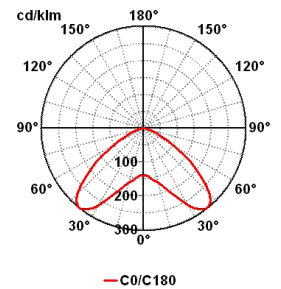

Habana IP65

LC4 00542 2

Rotosymmetric
 Ø 450mm IP65

Technical description

Body made in die cast aluminium with UNI 5076 alloy. Optional tempered glass, sodic/calcic type, 5mm thick, heat-proof and crash-proof. Reflector in pure aluminium, thickness 12/10, turned anodized and polished.

Installation

Industrial indoor

Size (mm)

450 x 450 x 520

Colour

Grey 2

Code	Source	Power	Current	Connection	Lamp
LC4 00542 2	High Sodium vapour	250 W	3 A	E 40	SE SON

Accessories

Griglia di protezione
 Wire guard

Codice / code	Codice / code
L90 00000 0 Ø 390	L90 00300 0 Ø 500
L90 00100 0 Ø 450	L90 00400 0 Ø 580
L90 00200 0 Ø 480	L90 00500 0 Ø 680

E27 HEG max 250 W con commutatore*
 E27 HEG max 250W with converter