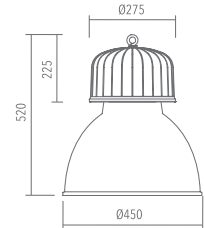

Habana IP65

LC4 00542 2

Rotosymmetric
 Ø 450mm IP65

Technical description

Body made in die cast aluminium with UNI 5076 alloy. Optional tempered glass, sodic/calcic type, 5mm thick, heat-proof and crash-proof. Reflector in pure aluminium, thickness 12/10, turned anodized and polished.

Installation

Industrial indoor

Size (mm)

450 x 450 x 520

Colour

Grey 2

Code	Source	Power	Current	Connection	Lamp
LC4 00542 2	High Sodium vapour	250 W	3 A	E 40	SE SON

Accessories

Griglia di protezione
 Wire guard

Codice / code	Codice / code
L90 00000 0 Ø 390	L90 00300 0 Ø 500
L90 00100 0 Ø 450	L90 00400 0 Ø 580
L90 00200 0 Ø 480	L90 00500 0 Ø 680

E27 HEG max 250 W con commutatore*
 E27 HEG max 250W with converter